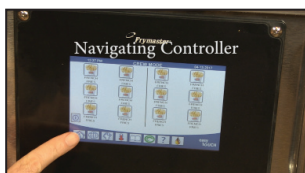

FilterQuick with FQ4000 Quick Reference

Cooking

Clean and Filter

Low JIB

Navigating Controller

Manual Top Off

Move a smartphone with QR-scanning software over a QR-code to see a short video on a fryer operation. The videos can be accessed one at a time with the codes or selected from the viewer menu when any of these are playing.

NOTE: QR code readers are sensitive, quick to react. Cover adjacent codes, if necessary, to ensure you open the video you want.

Other FilterQuick videos, such as in-line filter cleaning (below), can also be found on Frymaster's Channel.