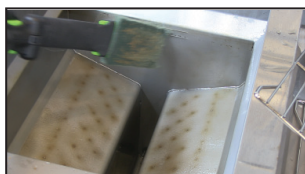

FilterQuick with FQ4000 Quick Reference

Cooking

Clean and Filter

Low JIB

Navigating Controller

Manual Top Off

Move a smartphone with QR-scanning software over a QR-code to see a short video on a fryer operation. The videos can be accessed one at a time with the codes or selected from the viewer menu when any of these are playing.

NOTE: QR code readers are sensitive, quick to react. Cover adjacent codes, if necessary, to ensure you open the video you want.

Other FilterQuick videos, such as in-line filter cleaning (below), can also be found on Frymaster's Channel.