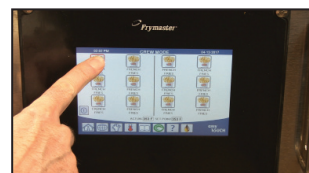

FilterQuick with FQ4000 Quick Reference

Cooking

Clean and Filter

Low JIB

Navigating Controller

Manual Top Off

Move a smartphone with QR-scanning software over a QR-code to see a short video on a fryer operation. The videos can be accessed one at a time with the codes or selected from the viewer menu when any of these are playing.

NOTE: QR code readers are sensitive, quick to react. Cover adjacent codes, if necessary, to ensure you open the video you want.

Other FilterQuick videos, such as in-line filter cleaning (below), can also be found on Frymaster's Channel.

Yes to Filter Now

Oil Quality Check

Filter Pan Prep

Changing Menus, Products

Energy Savings Mode