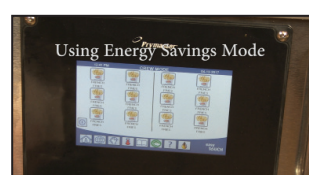

Yes to Filter Now

Oil Quality Check

Filter Pan Prep

Changing Menus, Products

Energy Savings Mode